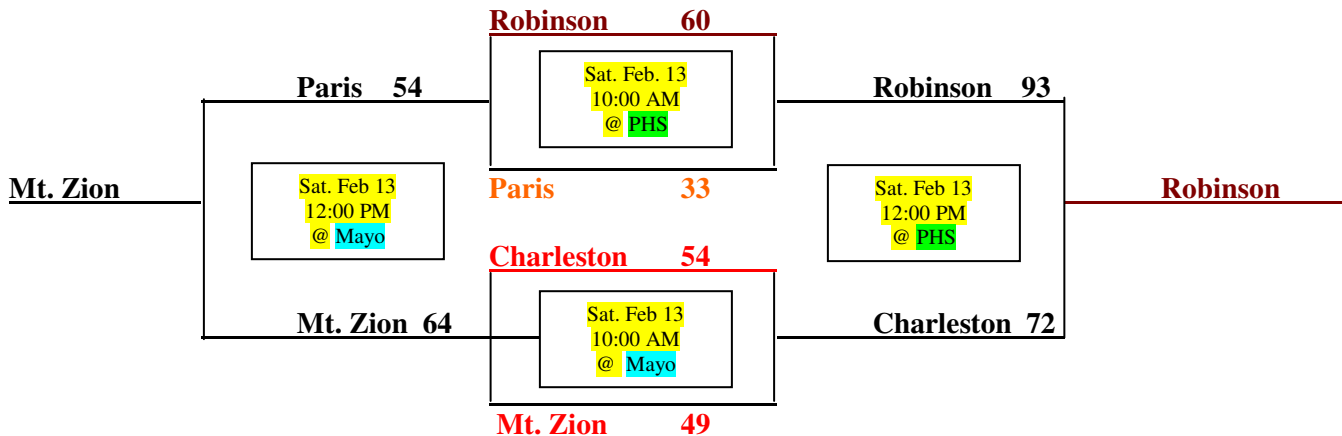

**APOLLO CONFERENCE**  
**2009-2010**

**Apollo Boy's Freshmen Basketball Tournament**  
**2010**

**Saturday, February 13, 2010**

\* Top team in each bracket will wear white, bottom team dark. **ALL** schools should bring **BOTH** light & dark uniforms.

**At Paris High School and Mayo Junior High School**

Winner To EHS Sat. Feb 20th for 5<sup>th</sup>/6<sup>th</sup> place game.  
No 7<sup>th</sup> & 8<sup>th</sup> place game.

Both Teams to EHS Sat. Feb. 20th .  
Winner to play for 1<sup>st</sup> place ; loser for 3<sup>rd</sup> & 4<sup>th</sup>