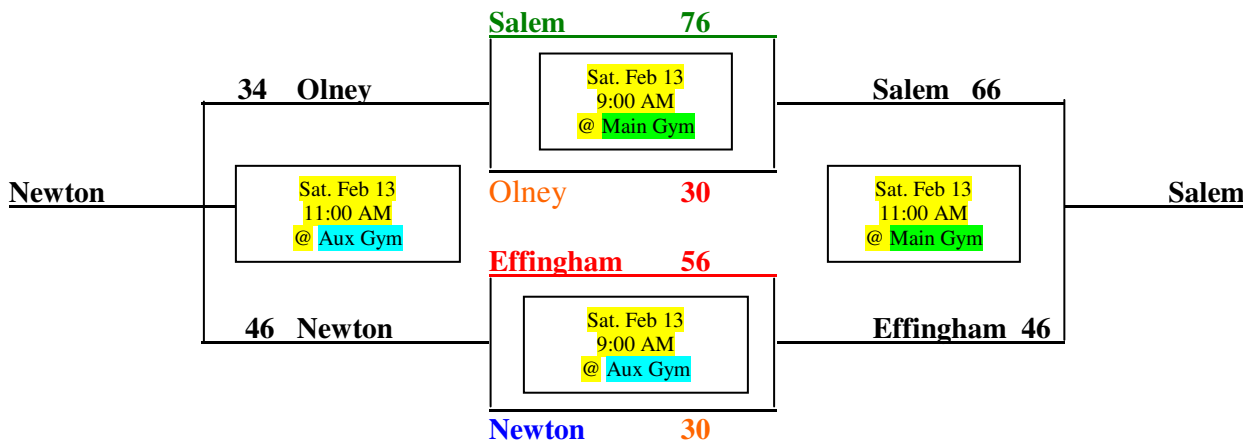

At Salem High School

Winner To EHS Sat. Feb 20th for 5th/ 6th place game.
No 7th & 8th place game.

Both Teams to EHS Sat. Feb. 20th .
Winner to play for 1st place ; loser for 3rd & 4th

FEB 20th GAME TIMES AT Effingham H.S. 5th/6th Place 10:00 AM, 3rd/4th Place 11:30 PM & Championship game at 1:00 PM
This Bracket will wear WHITE uniforms at EHS Feb. 20th

At Effingham on Feb. 20th

10:00 AM Mt. Zion (Dark) vs. Newton (White)   11:30 AM Charleston (Dark) vs. Effingham (White)   1:00 PM Robinson (Dark) vs. Salem (White)

RESULTS ON NEXT PAGE